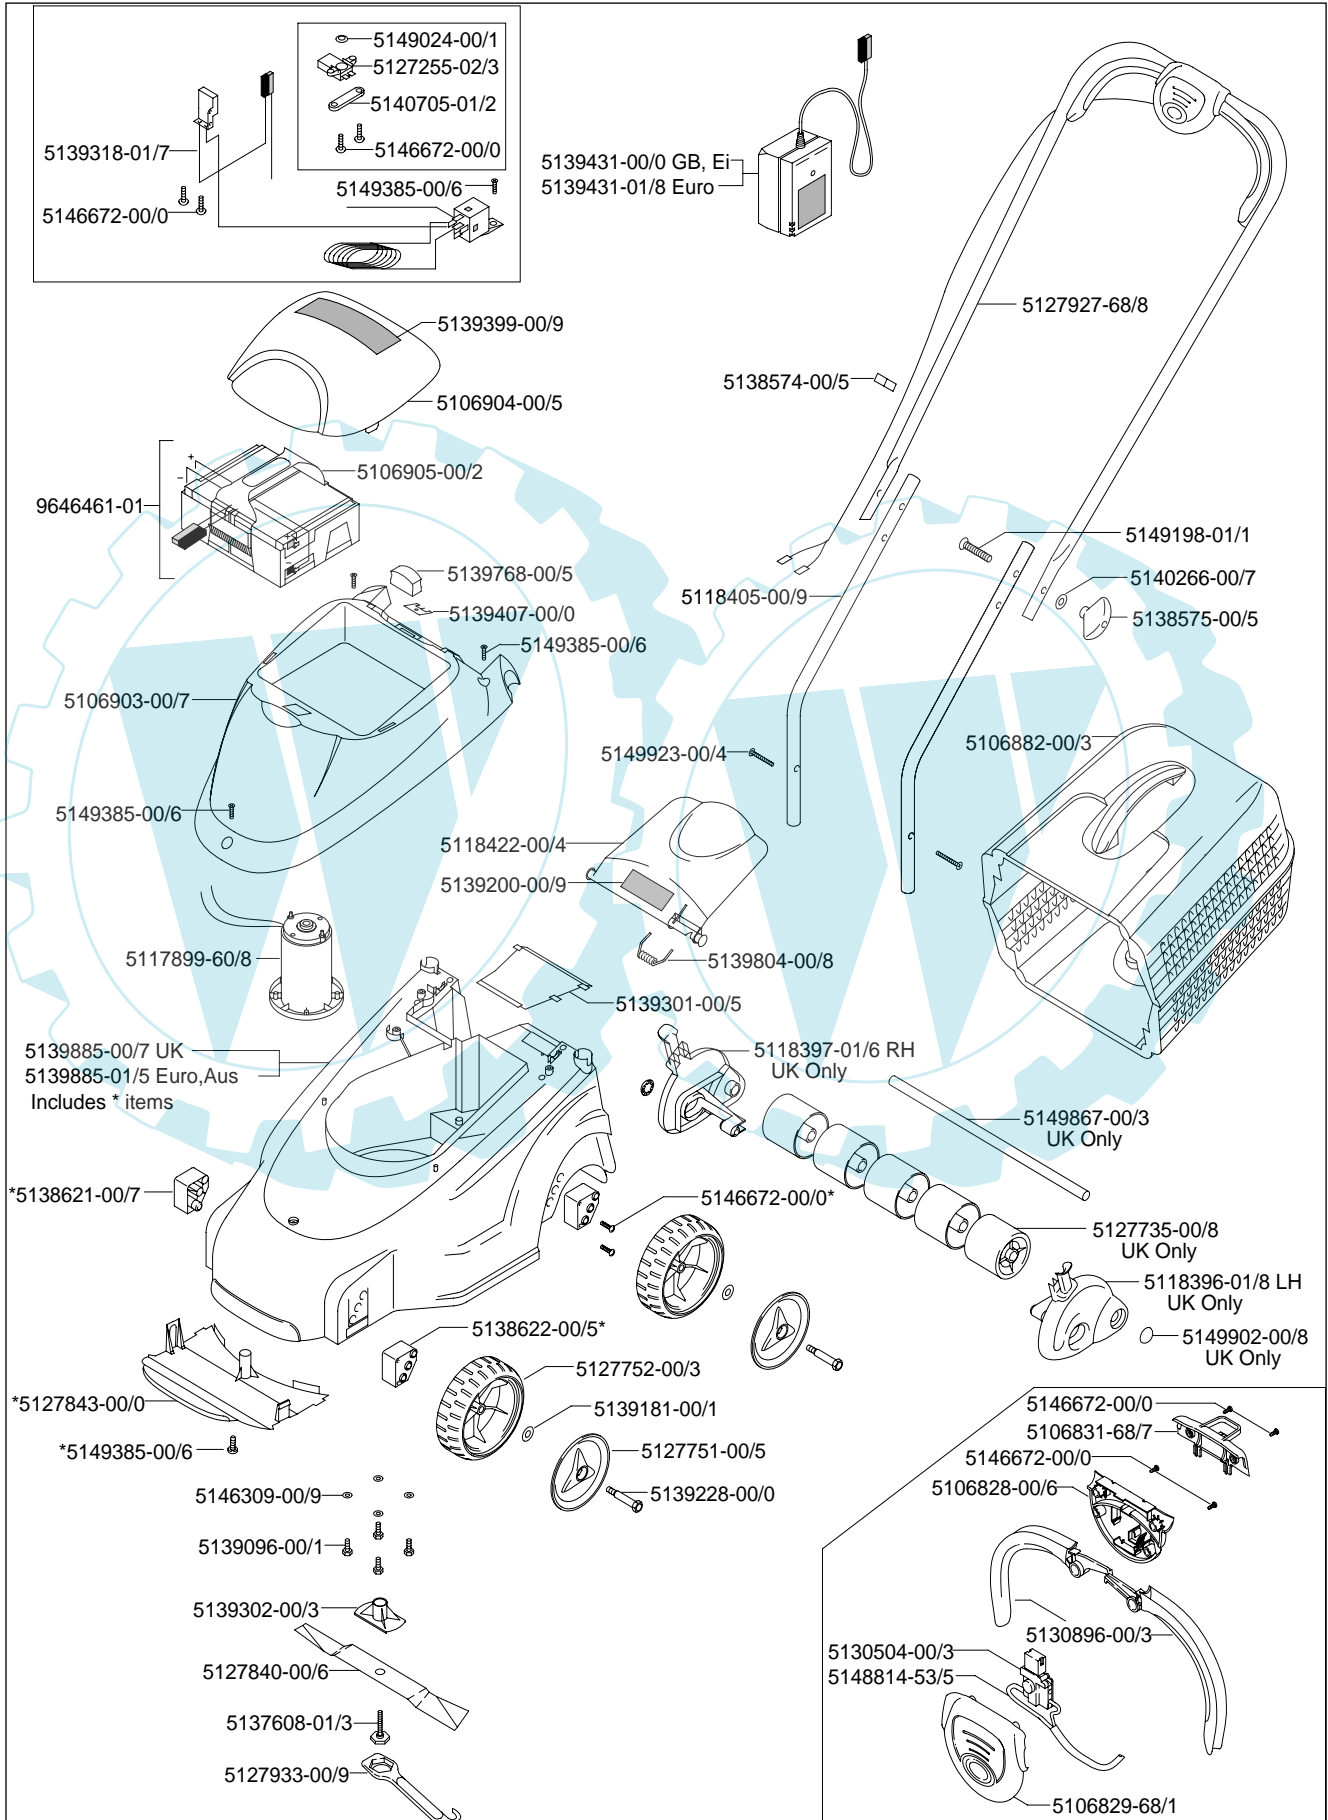

MODEL	RC 320	
9643100-01 GB, Ei	9643100-86 Eu	9643100-99 Aus

## Cordless wheeled lawnmower

*For electric convenience, without the cable. Petrol freedom without the maintenance*

- 
- 24V system, for more power and longer run time.
  - 32cm (13 inch) metal blade.
  - Ideal for regular mowing of small to medium sized lawns.
  - Quiet.
  - Unique, advanced switch system for easy, comfortable right or left handed use.
  - Large capacity 28 litre grassbox.
  - Can be used with or without the grassbox.
  - Adjustable cutting heights.
  - Run Time - Approx. 45 minutes in light use.
  - Charge Time - Approx. 16 hours (from cut to cut).
  - Cuts up to 350 m<sup>2</sup>.
  - Rear roller for stripes

## Features

Motor Power .....	24 Volts
Cutting Width .....	32 cm
Heights of cut .....	3 (20 - 50 mm)
Grassbox Capacity .....	28 Litres
Weight (Unpacked) .....	15 Kg
Weight (Packed) .....	20.5 Kg